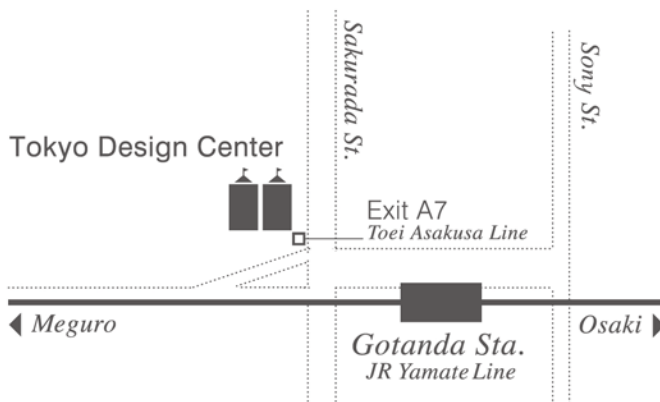

## IL DESIGN Tokyo Design Center 6F

Open 10:00 - 18:00

Close Saturday, Sunday, Holidays

Tel 0120-267-286

### Tokyo Design Center

5-25-19, Higashi-gotanda, Shinagawa,  
Tokyo 141-0022 Japan

TEL : 03-3445-1121

By train :2 minutes walk from Gotanda St of JR Yamanote Line,  
in front of Gotanda St of Toei Asakusa Line A7 exit, 3 minutes walk from Gotanda St of Tokyu Ikegami Line.